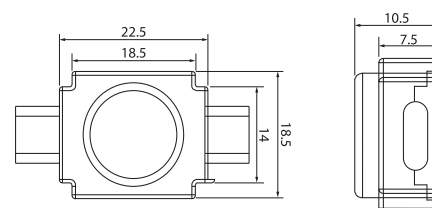

L70 @50,000h

Aluminum

Types

Surface

Single Line Diagram

STERLING 18

Sterling 18 Pixel light has :

- Luminaire housing of Aluminium
- IP66, High Ingress Protection against dust & moisture
- Class 3 electrical safety ensures effective stability of the lamp in an outdoor environment for all weather conditions
- Flexible mounting performance for a variety of irregular structures
- Different colour options available including Monocolour, RGB & RGBW
- Suitable for curtain walls, large building displays, decorations, 3D shapes, etc.
- Colour resolution of 16 bits
- Anti-shock ability
- Fire protection rating UL94-V0

CRI \geq 80/90

STERLING 18

| Product Order Code | System Power | Dimensions |
|--------------------|--------------|---------------------------------|
| 1820 | 0.3W/LED | L=22.5mm, W=18.5mm, H=10.5mm |

Order Options